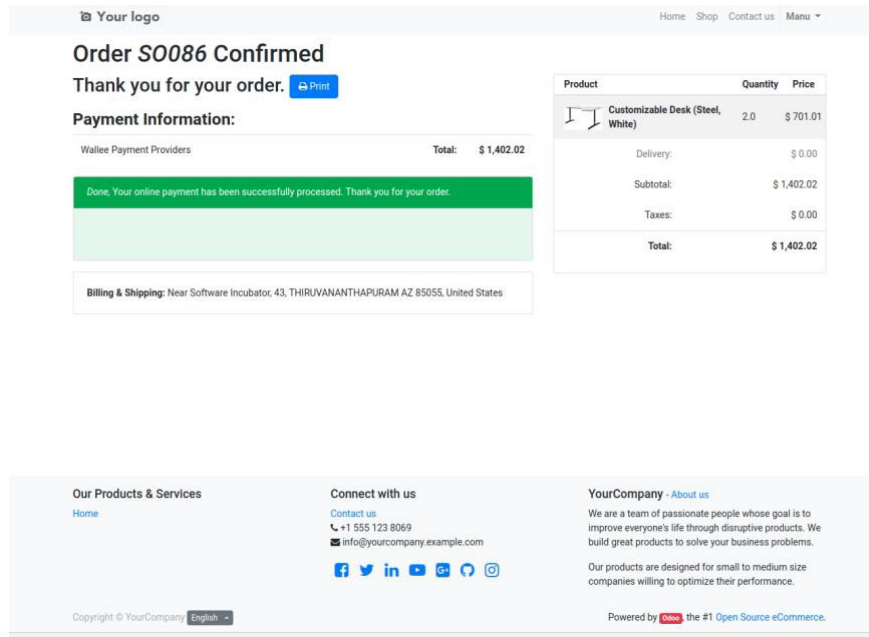

Rest API SpaceID: Space ID created from app-wallee.com

Application Key: Application Key generated from app-wallee.com

Multiple Payment Methods

Iframe Payment Processing

Order Confirmation

Order Failed

Your logo