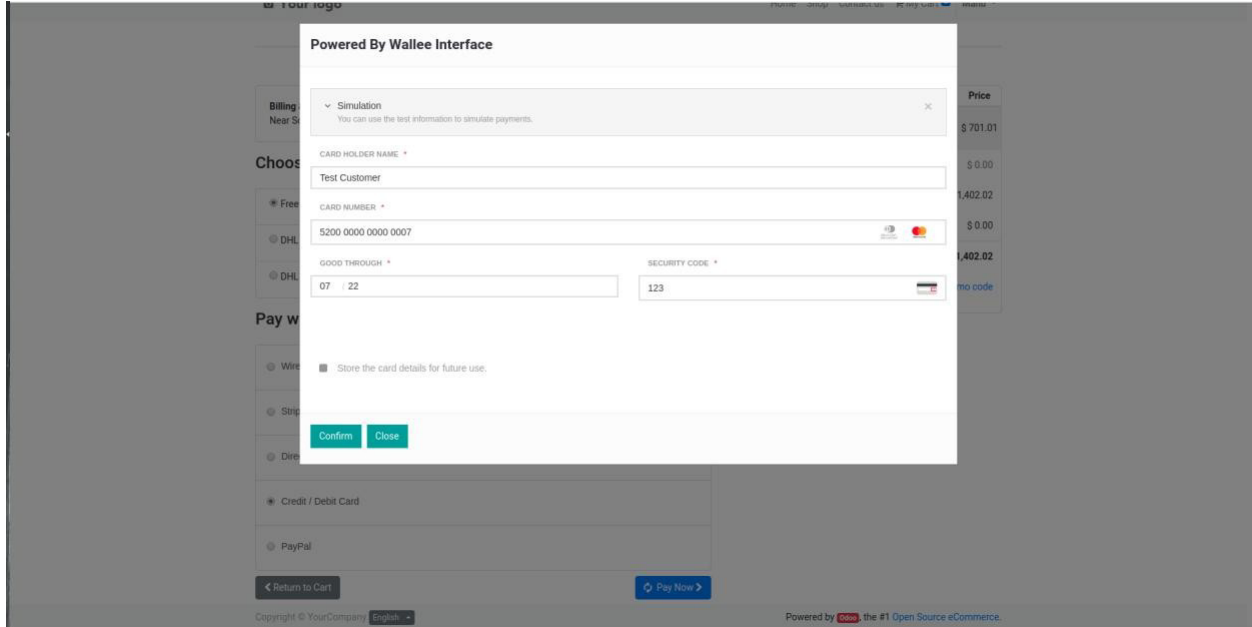

Rest API SpaceID: Space ID created from app-wallee.com

Application Key: Application Key generated from app-wallee.com

Multiple Payment Methods

Iframe Payment Processing

Order Confirmation

Order Failed

Your logo