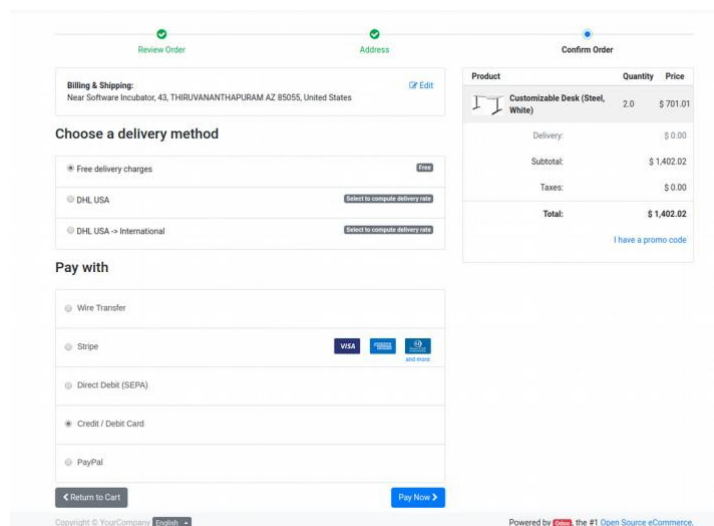

 - Barclaycard, Alipay Global, Datatrans, Concardis.

Screenshots (Files)

Odoo backend configuration

The wallee extension can be configured by specifying the details required:

Rest API UserID: Application User ID created from app-wallee.com

Rest API SpaceID: Space ID created from app-wallee.com

Application Key: Application Key generated from app-wallee.com

Multiple Payment Methods

Iframe Payment Processing

Order Confirmation

Order Failed

Your logo