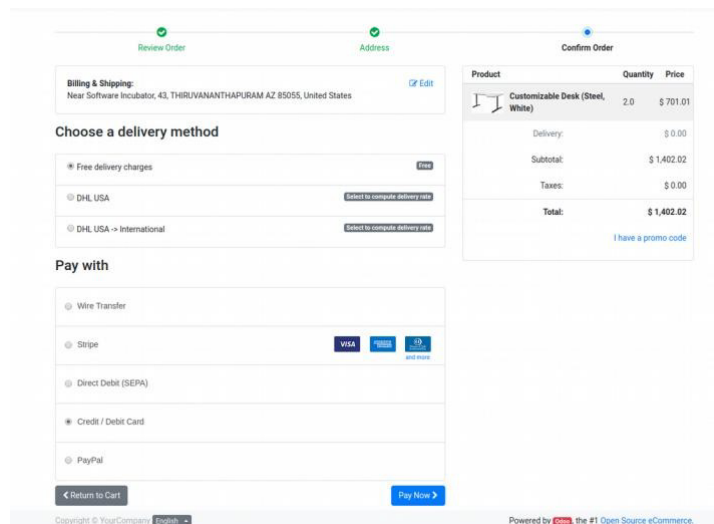

 - Barclaycard, Alipay Global, Datatrans, Concardis.

Screenshots (Files)

Odoo backend configuration

The wallee extension can be configured by specifying the details required:

Rest API UserID: Application User ID created from app-wallee.com

Rest API SpaceID: Space ID created from app-wallee.com

Application Key: Application Key generated from app-wallee.com

Multiple Payment Methods

wallee EXTENSION

Iframe Payment Processing

Order Confirmation

Order Failed