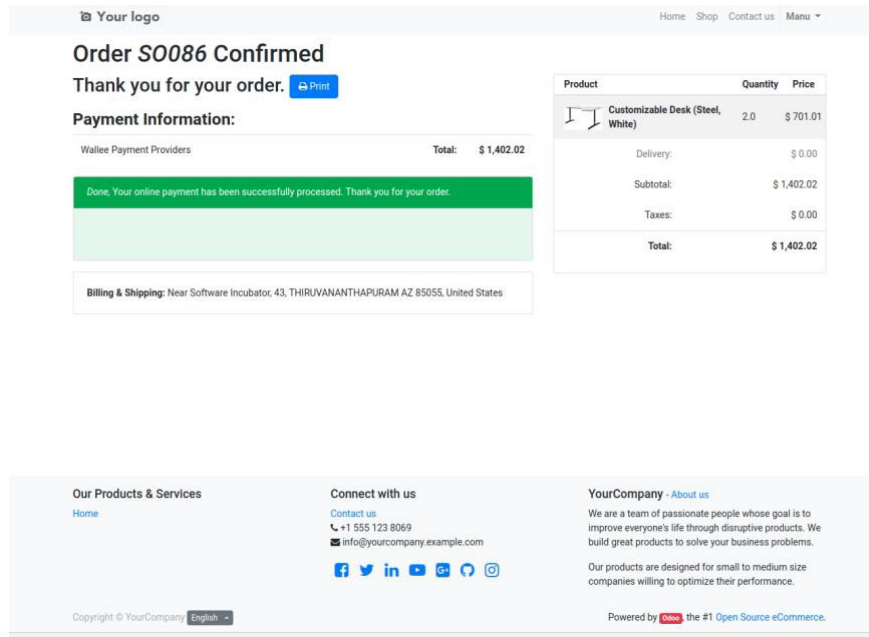

Rest API SpaceID: Space ID created from app-wallee.com

Application Key: Application Key generated from app-wallee.com

Multiple Payment Methods

wallee EXTENSION

Iframe Payment Processing

Order Confirmation

Order Failed