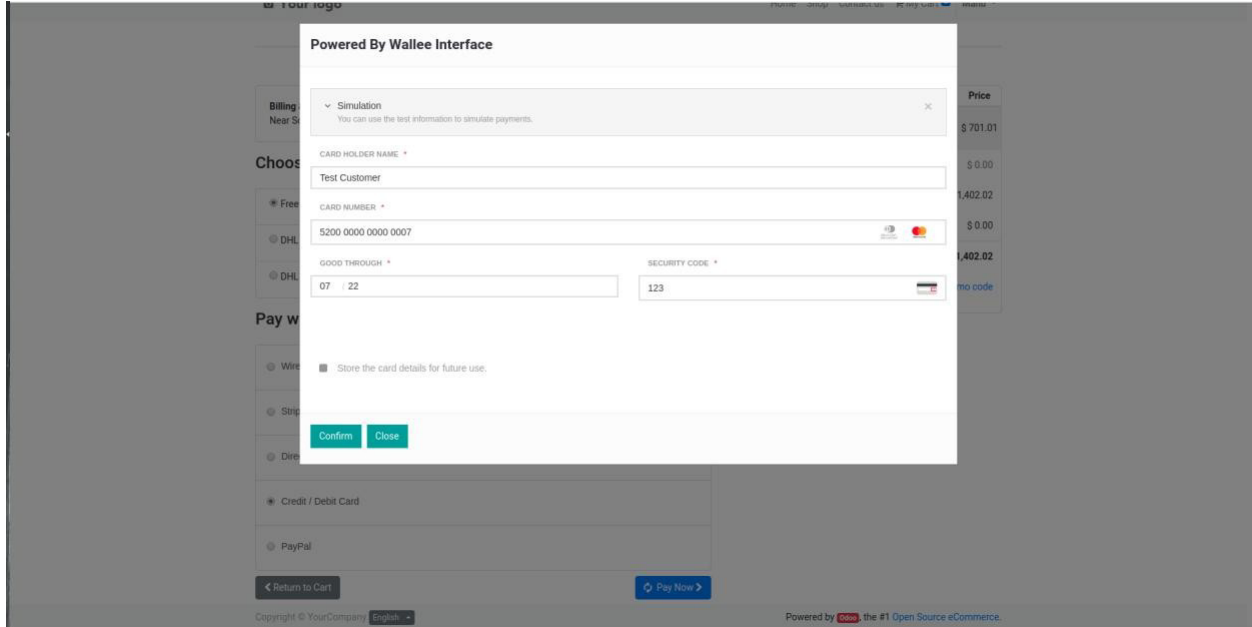

Rest API SpaceID: Space ID created from app-wallee.com

Application Key: Application Key generated from app-wallee.com

Multiple Payment Methods

wallee EXTENSION

Iframe Payment Processing

Order Confirmation

Order Failed