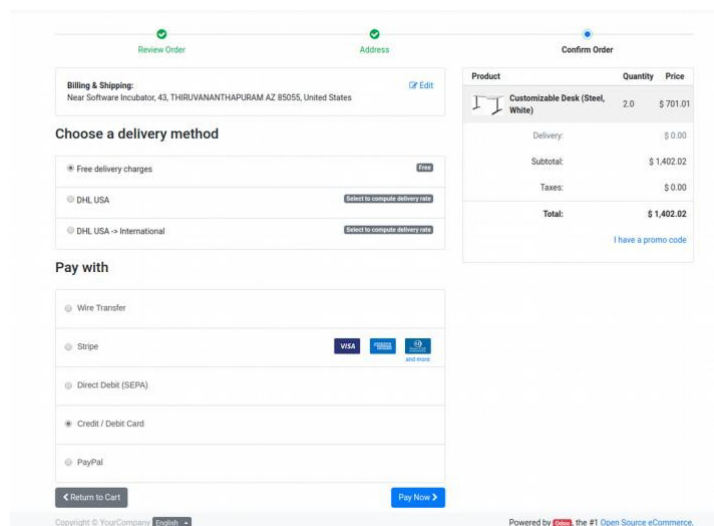

 - Barclaycard, Alipay Global, Datatrans, Concardis.

Screenshots (Files)

Odoo backend configuration

The wallee extension can be configured by specifying the details required:

Rest API UserID: Application User ID created from app-wallee.com

Rest API SpaceID: Space ID created from app-wallee.com

Application Key: Application Key generated from app-wallee.com

Multiple Payment Methods

wallee EXTENSION

Iframe Payment Processing

Order Confirmation

Order Failed