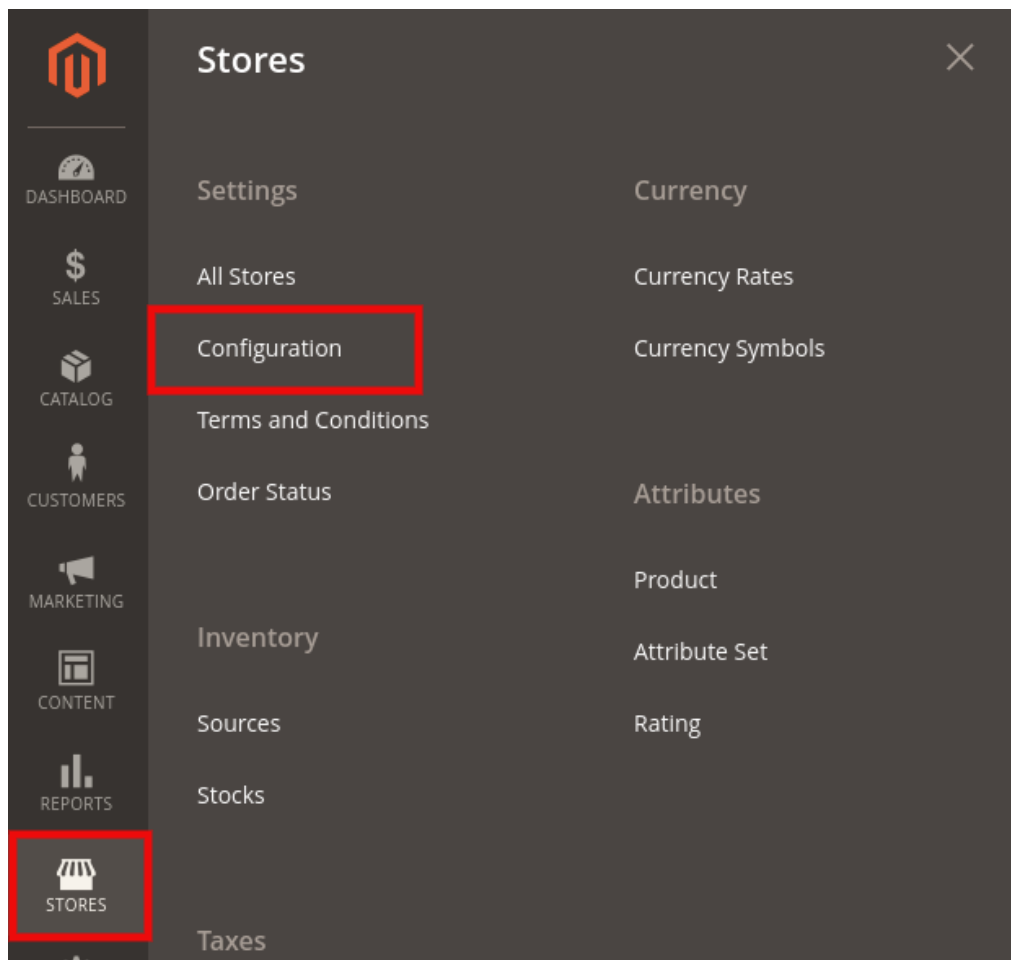

SCREENSHOTS